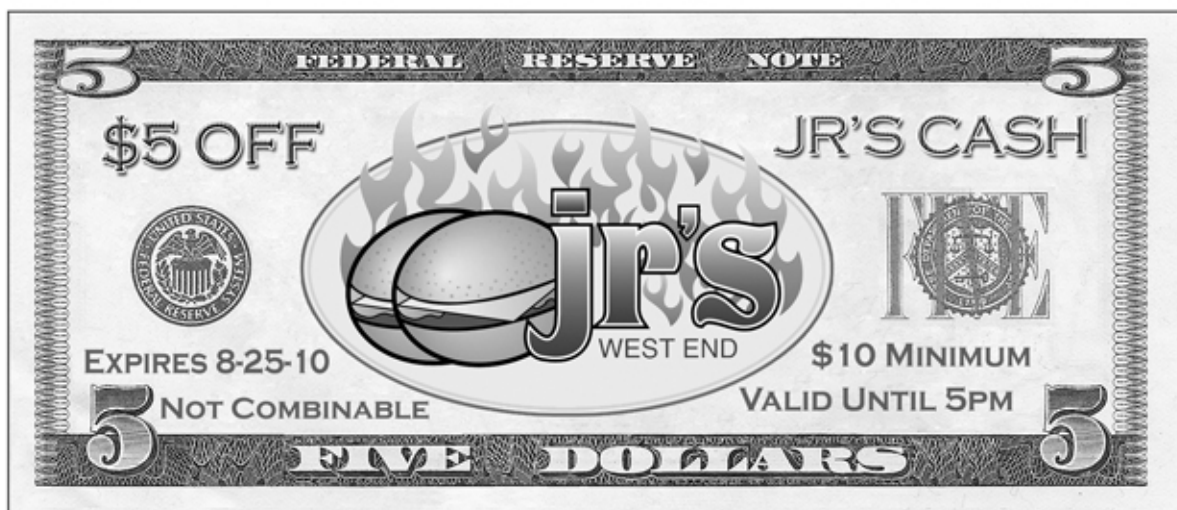

# LUNCH SPECIALS

FULL MENU AVAILABLE AT [WWW.JRSWESTEND.COM](http://WWW.JRSWESTEND.COM)

**\$5 OFF**  
**ANY**  
**\$10 ORDER**

**\$10 BEFORE TAX. EXCLUDES PREMIUM ITEMS.**

**VALID UNTIL 5PM. NOT COMBINABLE WITH OTHER OFFERS.  
EXP 08-25-10. EXCLUDES PREMIUM ITEMS. \$8 MIN FOR DELIVERY.**